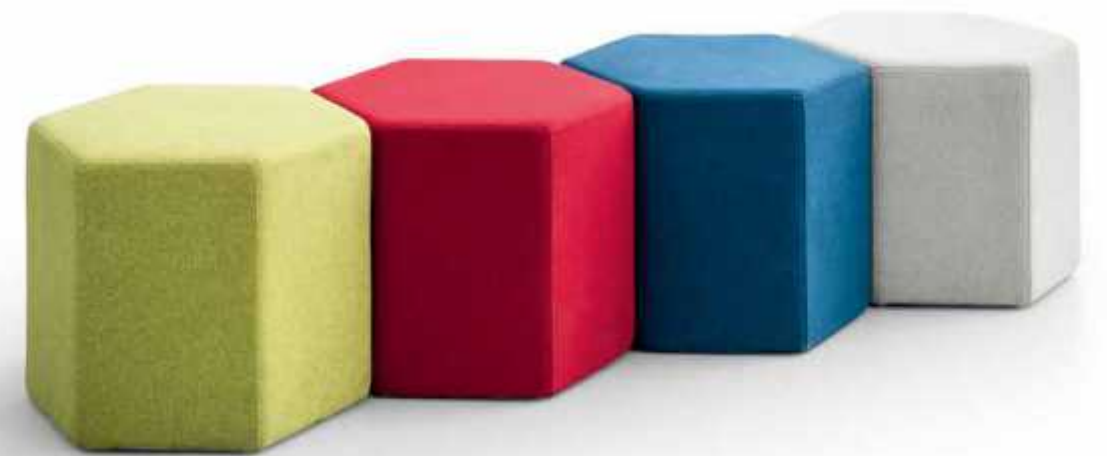

There is an
unutterable vitality concealed in precise
and simple appearance. The fashionable and classical design
would become a noble pursuit.

雅致简朴中跳跃着一种无法言喻的灵动，
时尚经典的设计将其幻化成为一种高层次的追求。

休闲沙发 / Leisure sofa
JN-S5162