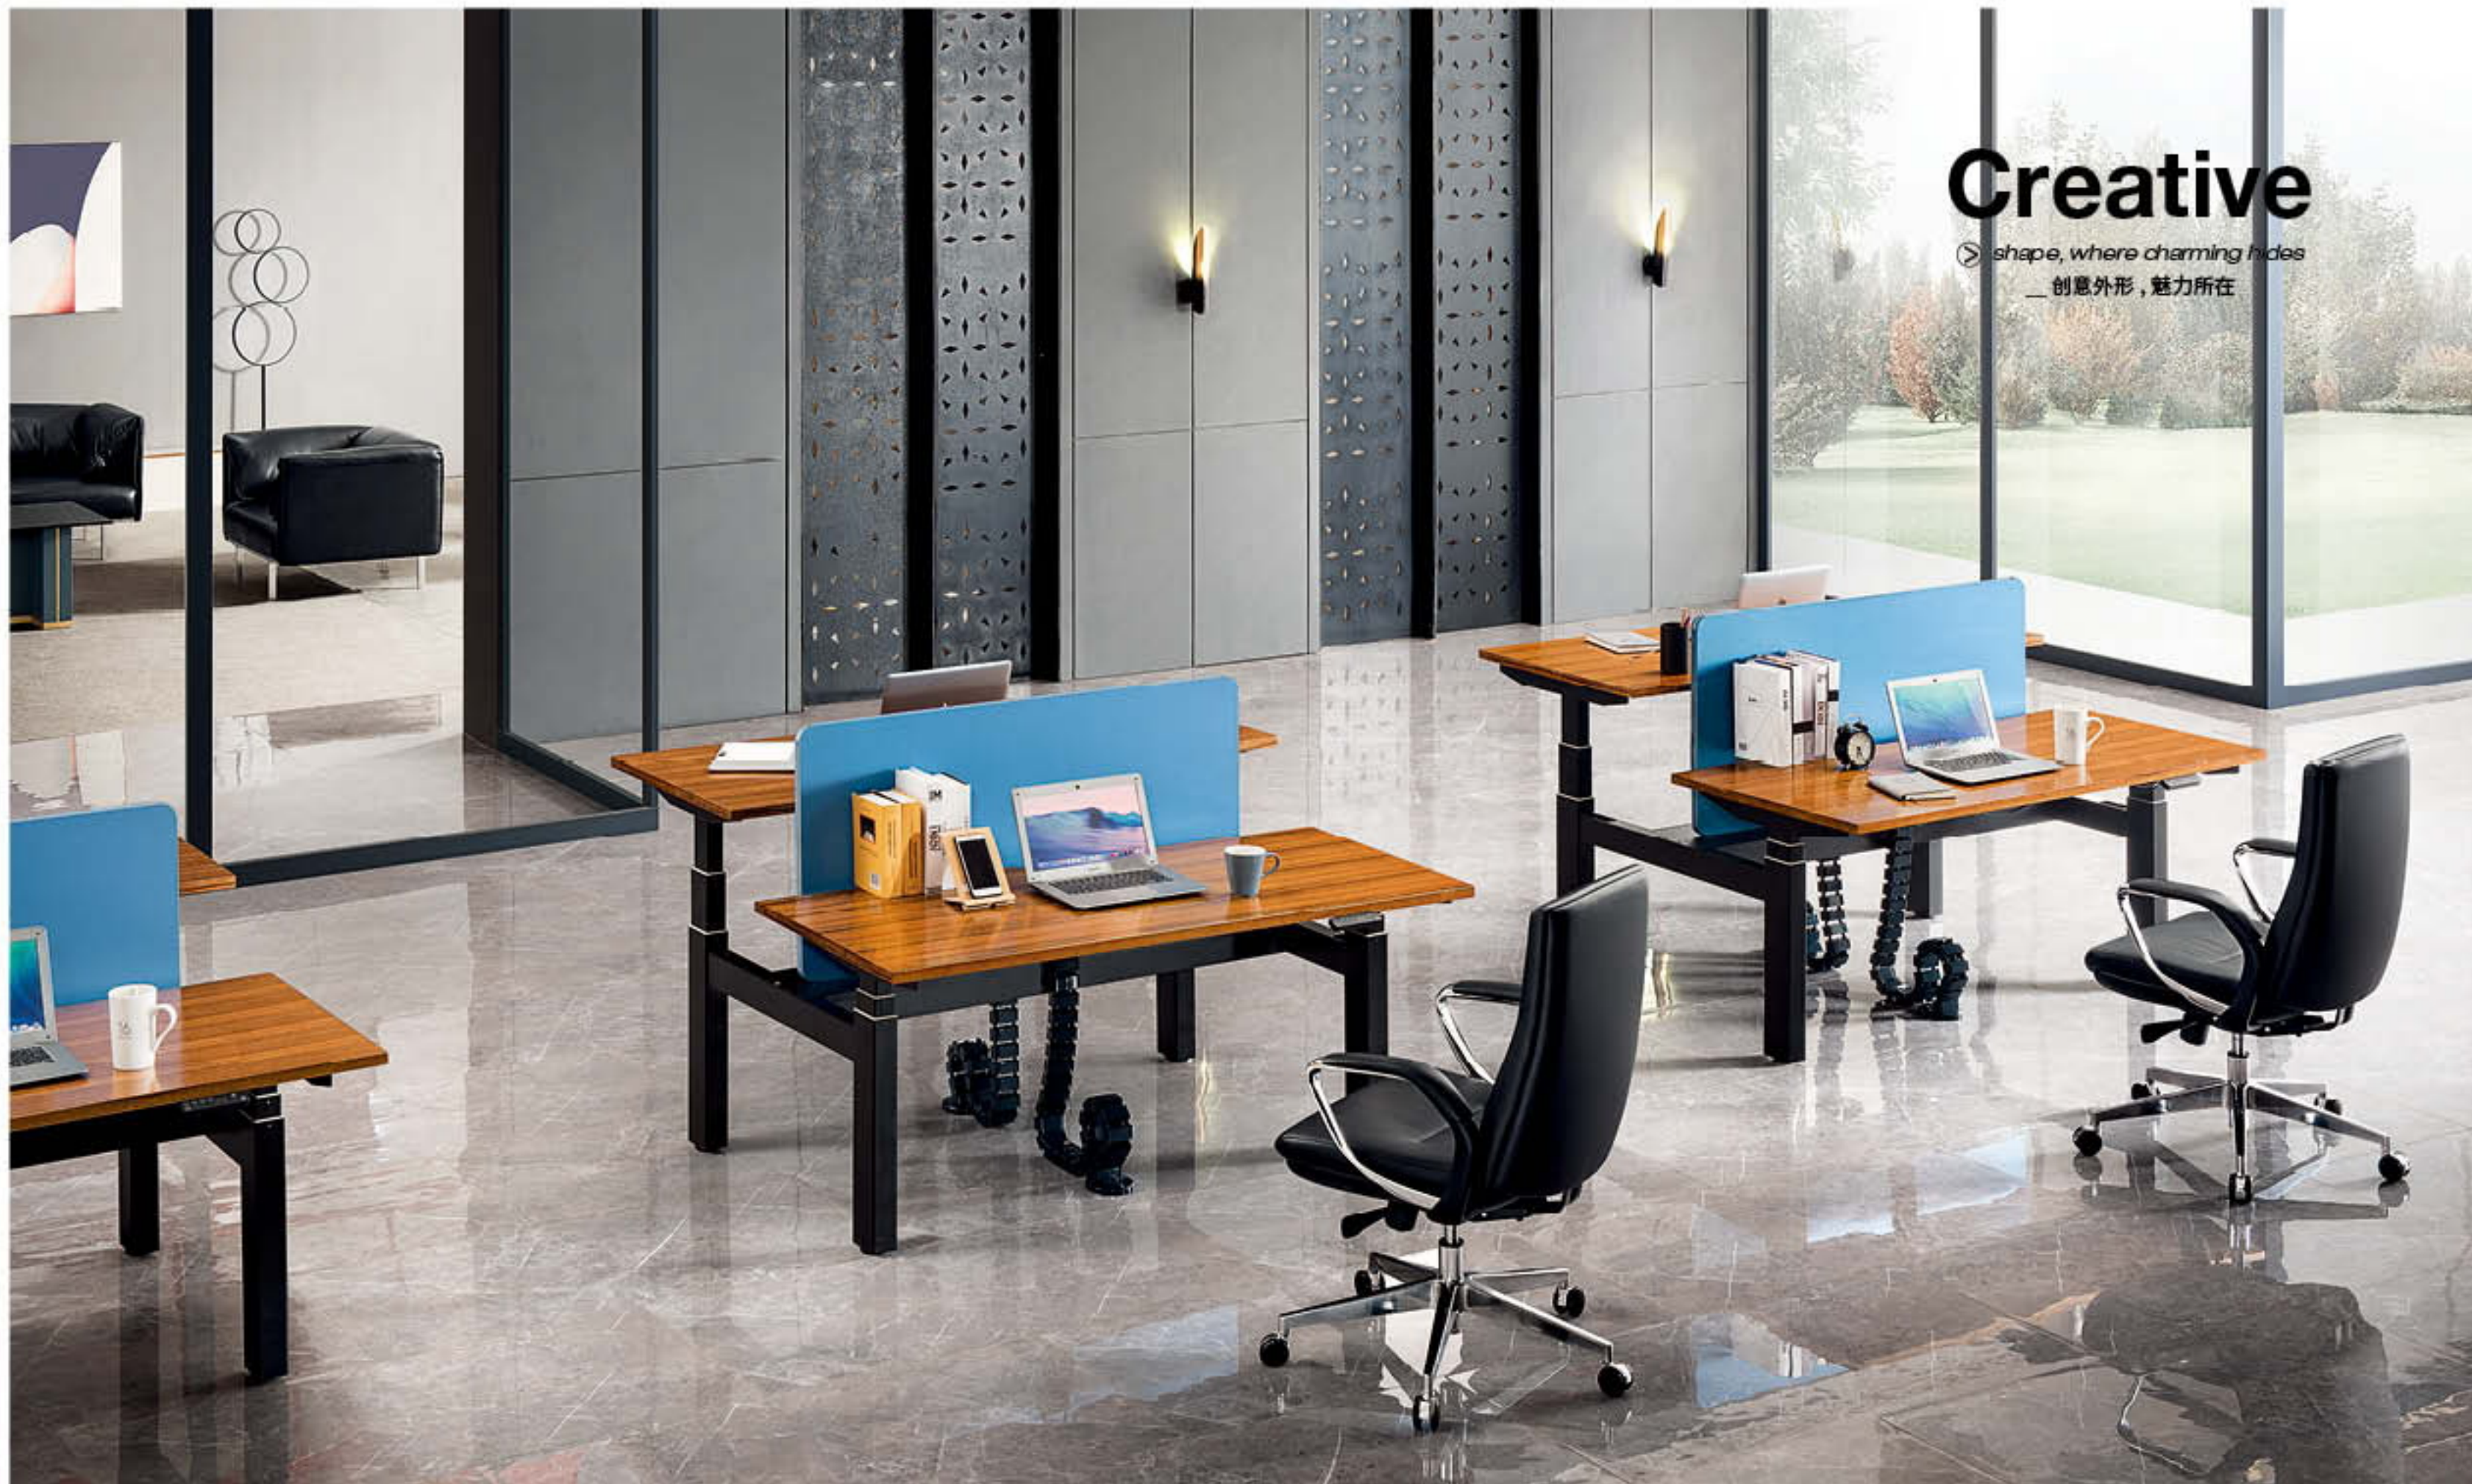

Creative

shape, where charming hides
— 创意外形, 魅力所在

“ ENJOY THE OFFICE, ENJOY THE LIFE AND FASHION. ”

双人位 / Two-bit
KL-D0314 1400W x 1530D x 700 / 1100H