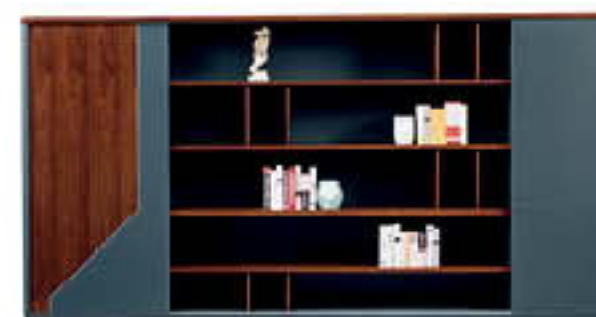

文件柜 / Filing cabinet
OL-S0138 3800W x 500D x 2000H