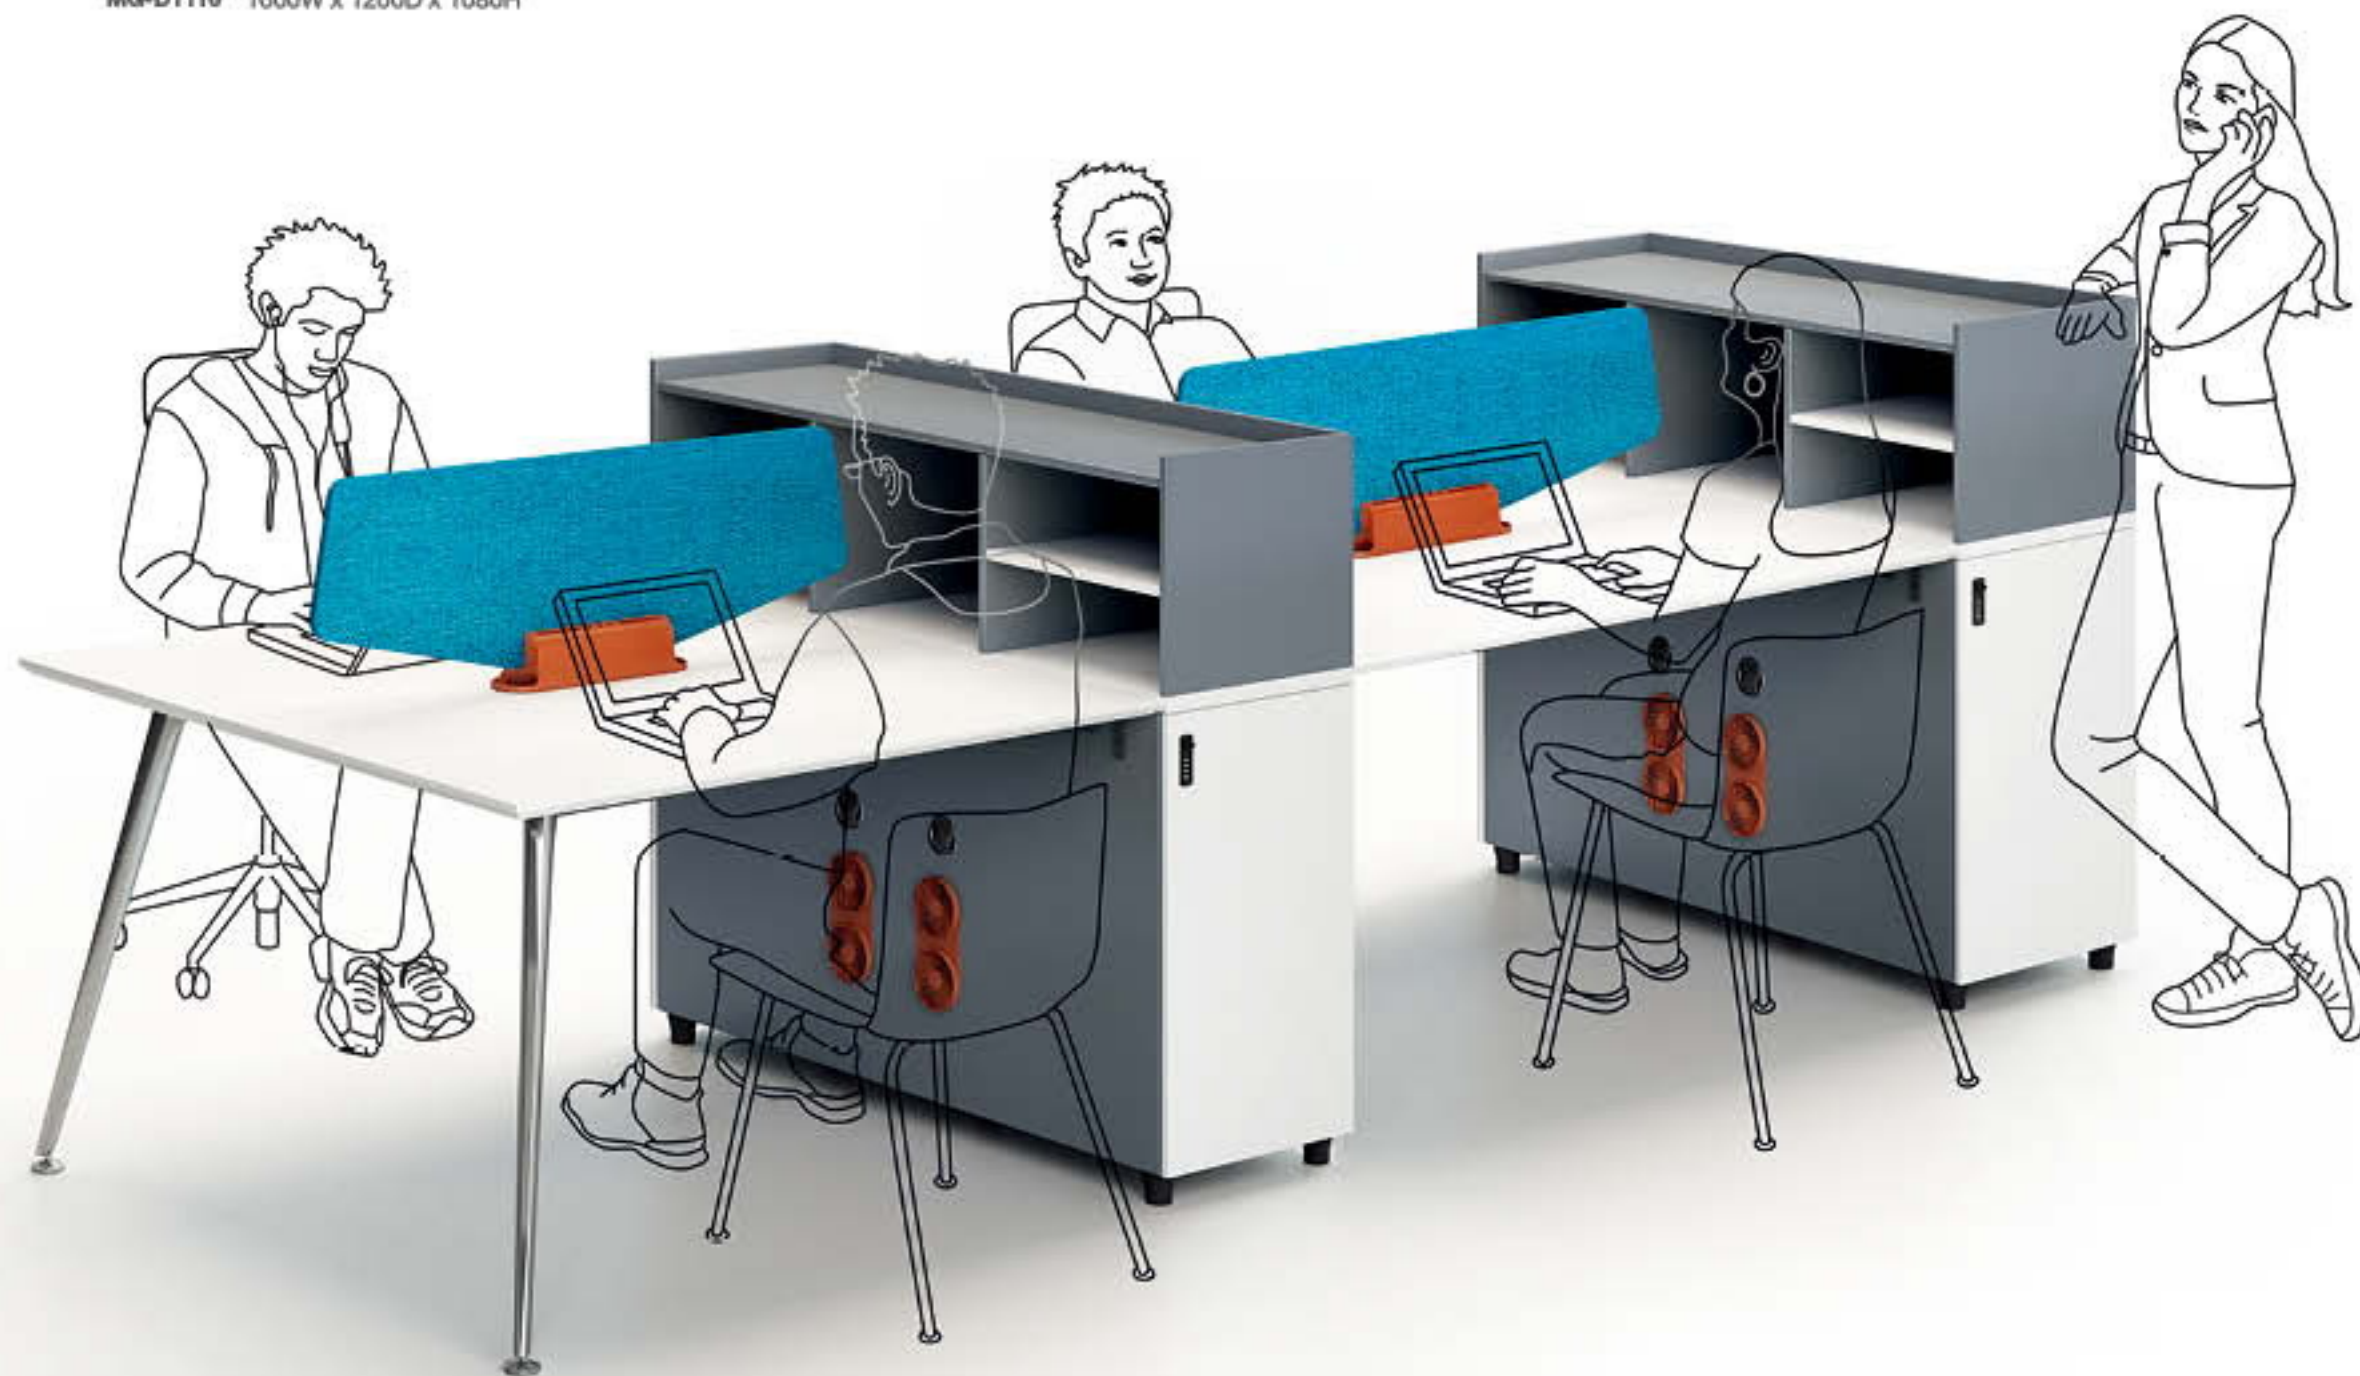

And changeable  
Fashionable  
Healthy

灵活百变 时尚健康

现代工作卡位在先进科技带动下拥有超强的自由组合功能，无论你想设身庄重的氛围，还是欲置身现代动感的空间；无论你寻求智能化的组合，还是欲规划理想的办公环境，玛格尔系列都可让你的思想得到淋漓尽致的发挥。

Modern work card owns super powerful free combination functions led by modern science and technology. No matter you imagine yourself in a sedate environment or in modern dynamic space; no matter you are looking for an intelligent combination or planning an ideal office environment, MA GEER series can bring your ideas into full play to your heart's content.